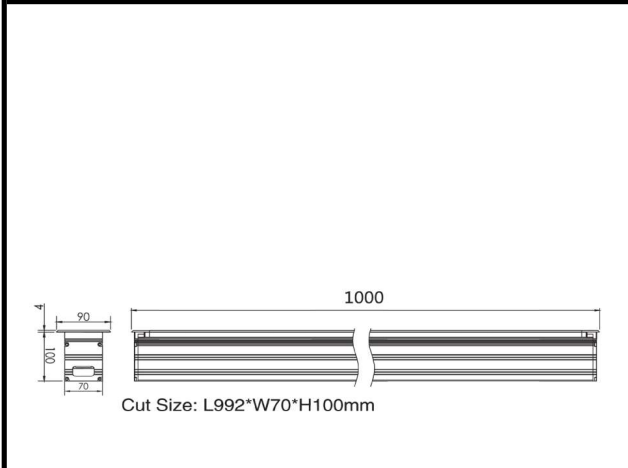

Sovitron Interior Pvt.Ltd.

<b>Model Name</b>	UNITY-2307 / DL-OSL-2307A-24
<b>Description</b>	linear Inground light

Technical description	Image
-----------------------	-------

<b>Dimension</b>	L=1000mm Cutout W=70mm With trim W=90mm H=100mm
<b>Frame</b>	Aluminum
<b>Color Tempertaure</b>	3000K
<b>Power</b>	28W
<b>Total Luminous Flux</b>	1820 lm
<b>Efficacy</b>	65 lm/W
<b>IP rating</b>	67
<b>Color Rendering</b>	≥80
<b>Mounting</b>	Buried
<b>Beam angle</b>	5, 12.5, 20, 30, 45, 60, 15X30, 10X60 Degree
<b>Optics</b>	Tempered glass
<b>Dimming</b>	NON-Dimmable
<b>Operating Voltage</b>	220-240 VAC
<b>Standard Lifetime</b>	L70 minimum at 50,000 burning hours

**Dimension diagram**

**Remarks:-**

Address: Plot #7 Saroorpur-Nangla Industrial Area,Ballabgharh-Sohna Road,Faridabad-121005  
Email: info@sovitron.com